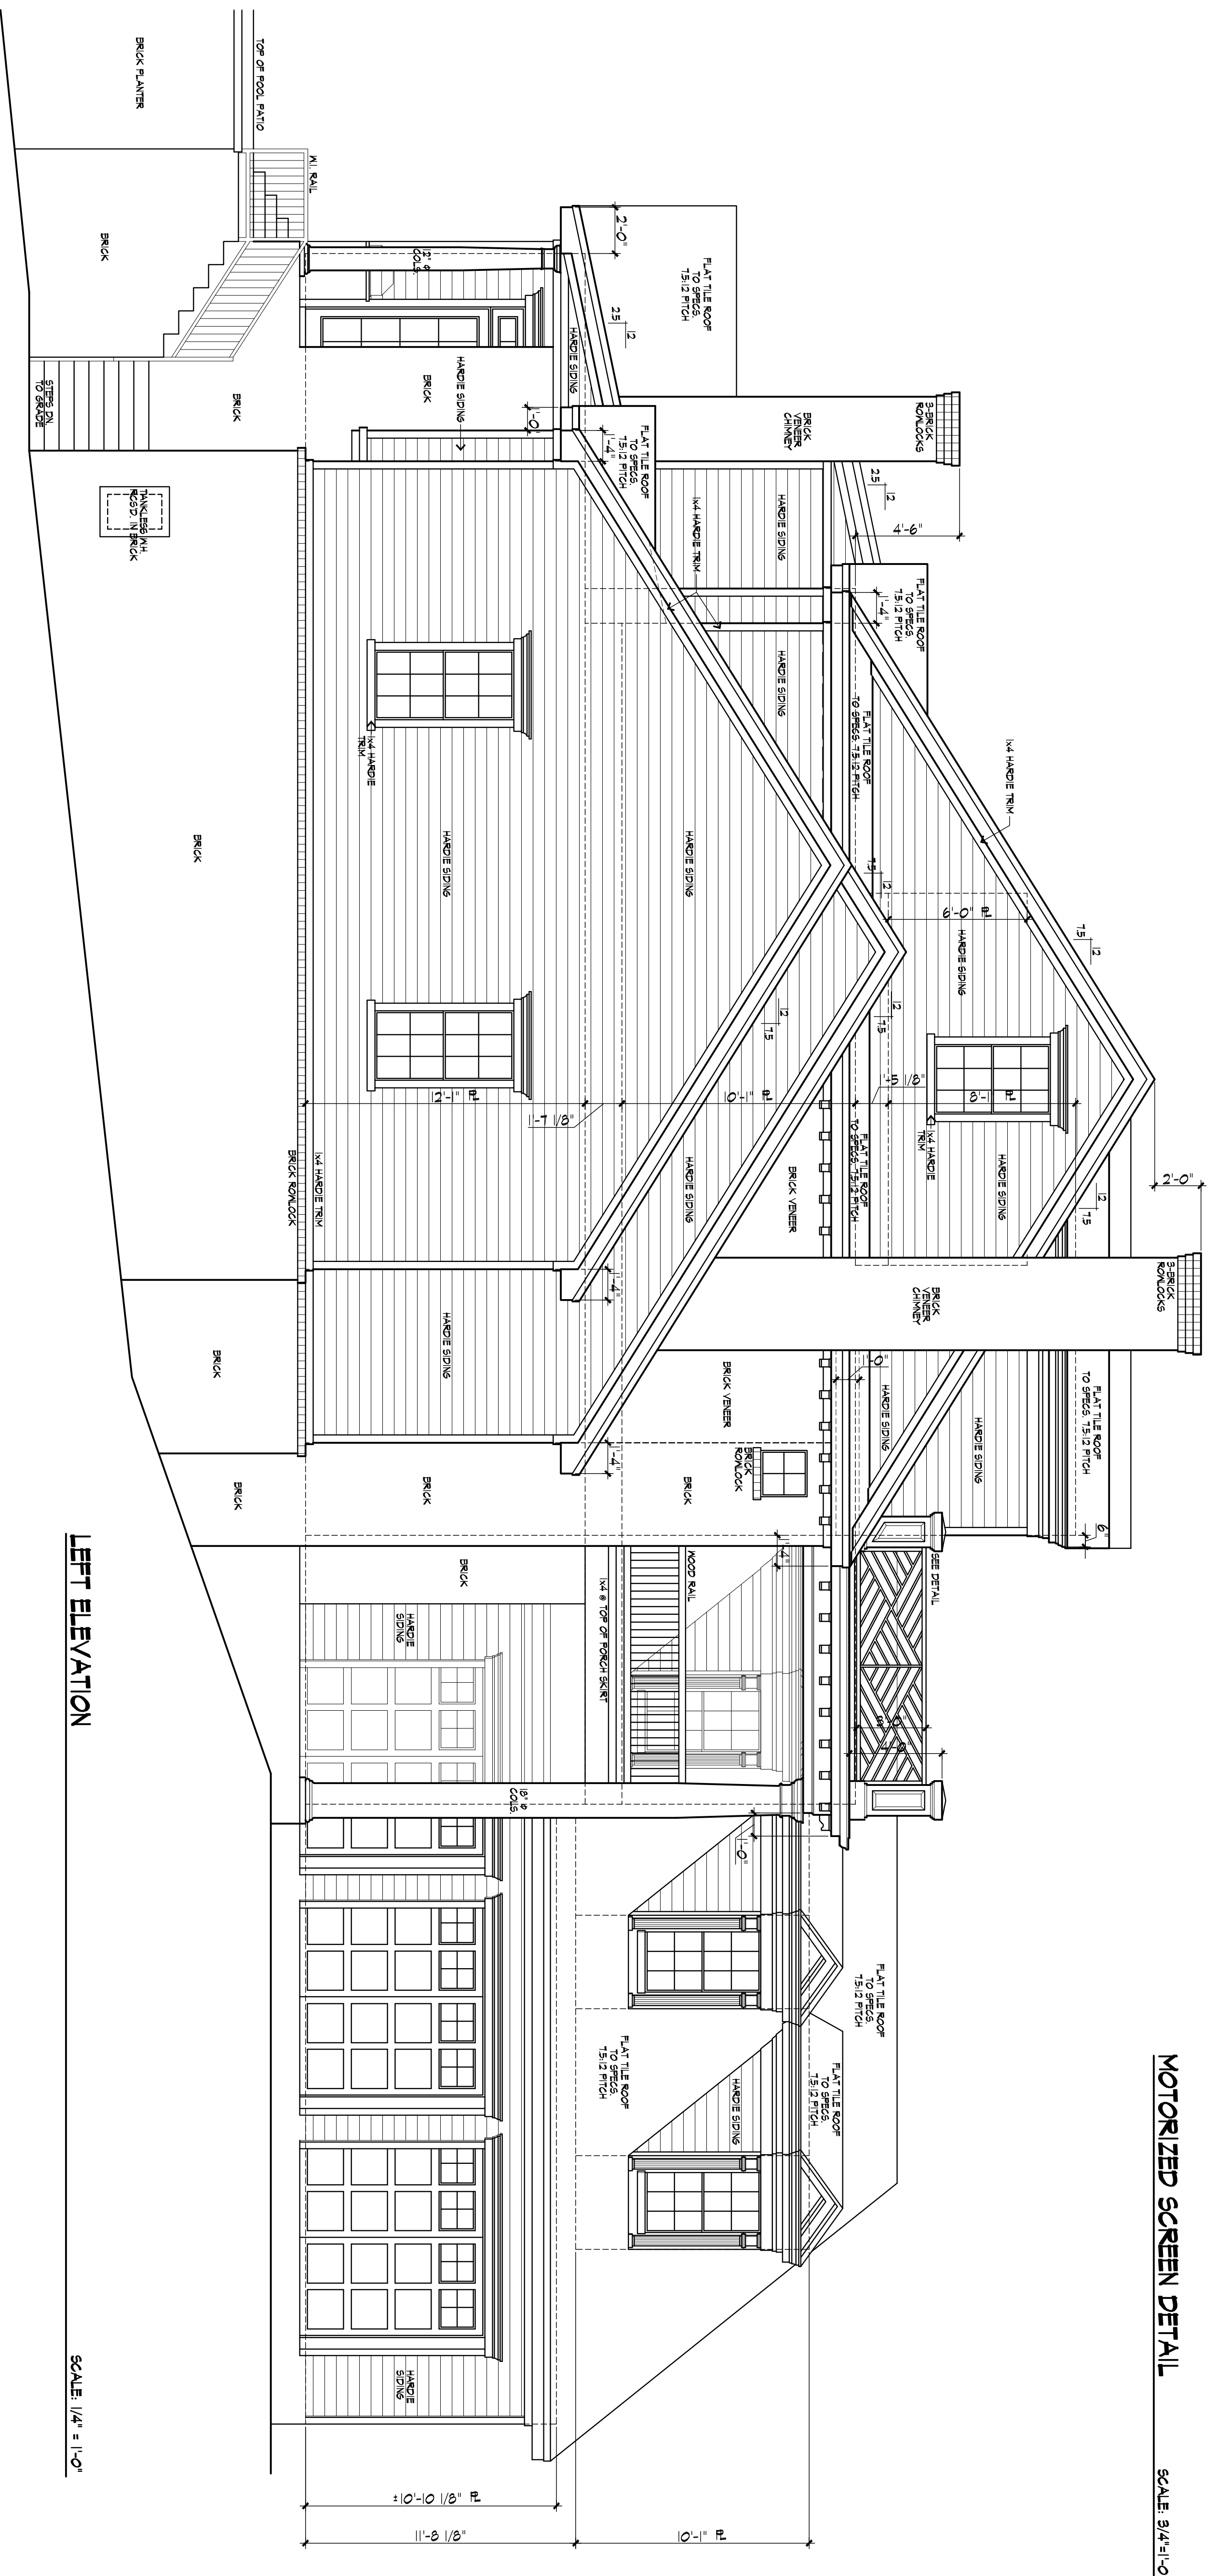

RIGHT ELEVATION
SCALE: 1/4" = 1'-0"

MOTORIZED SCREEN DETAIL
SCALE: 3/4" = 1'-0"

SECTION A
SCALE: 1/4" = 1'-0"

LEFT ELEVATION
SCALE: 1/4" = 1'-0"