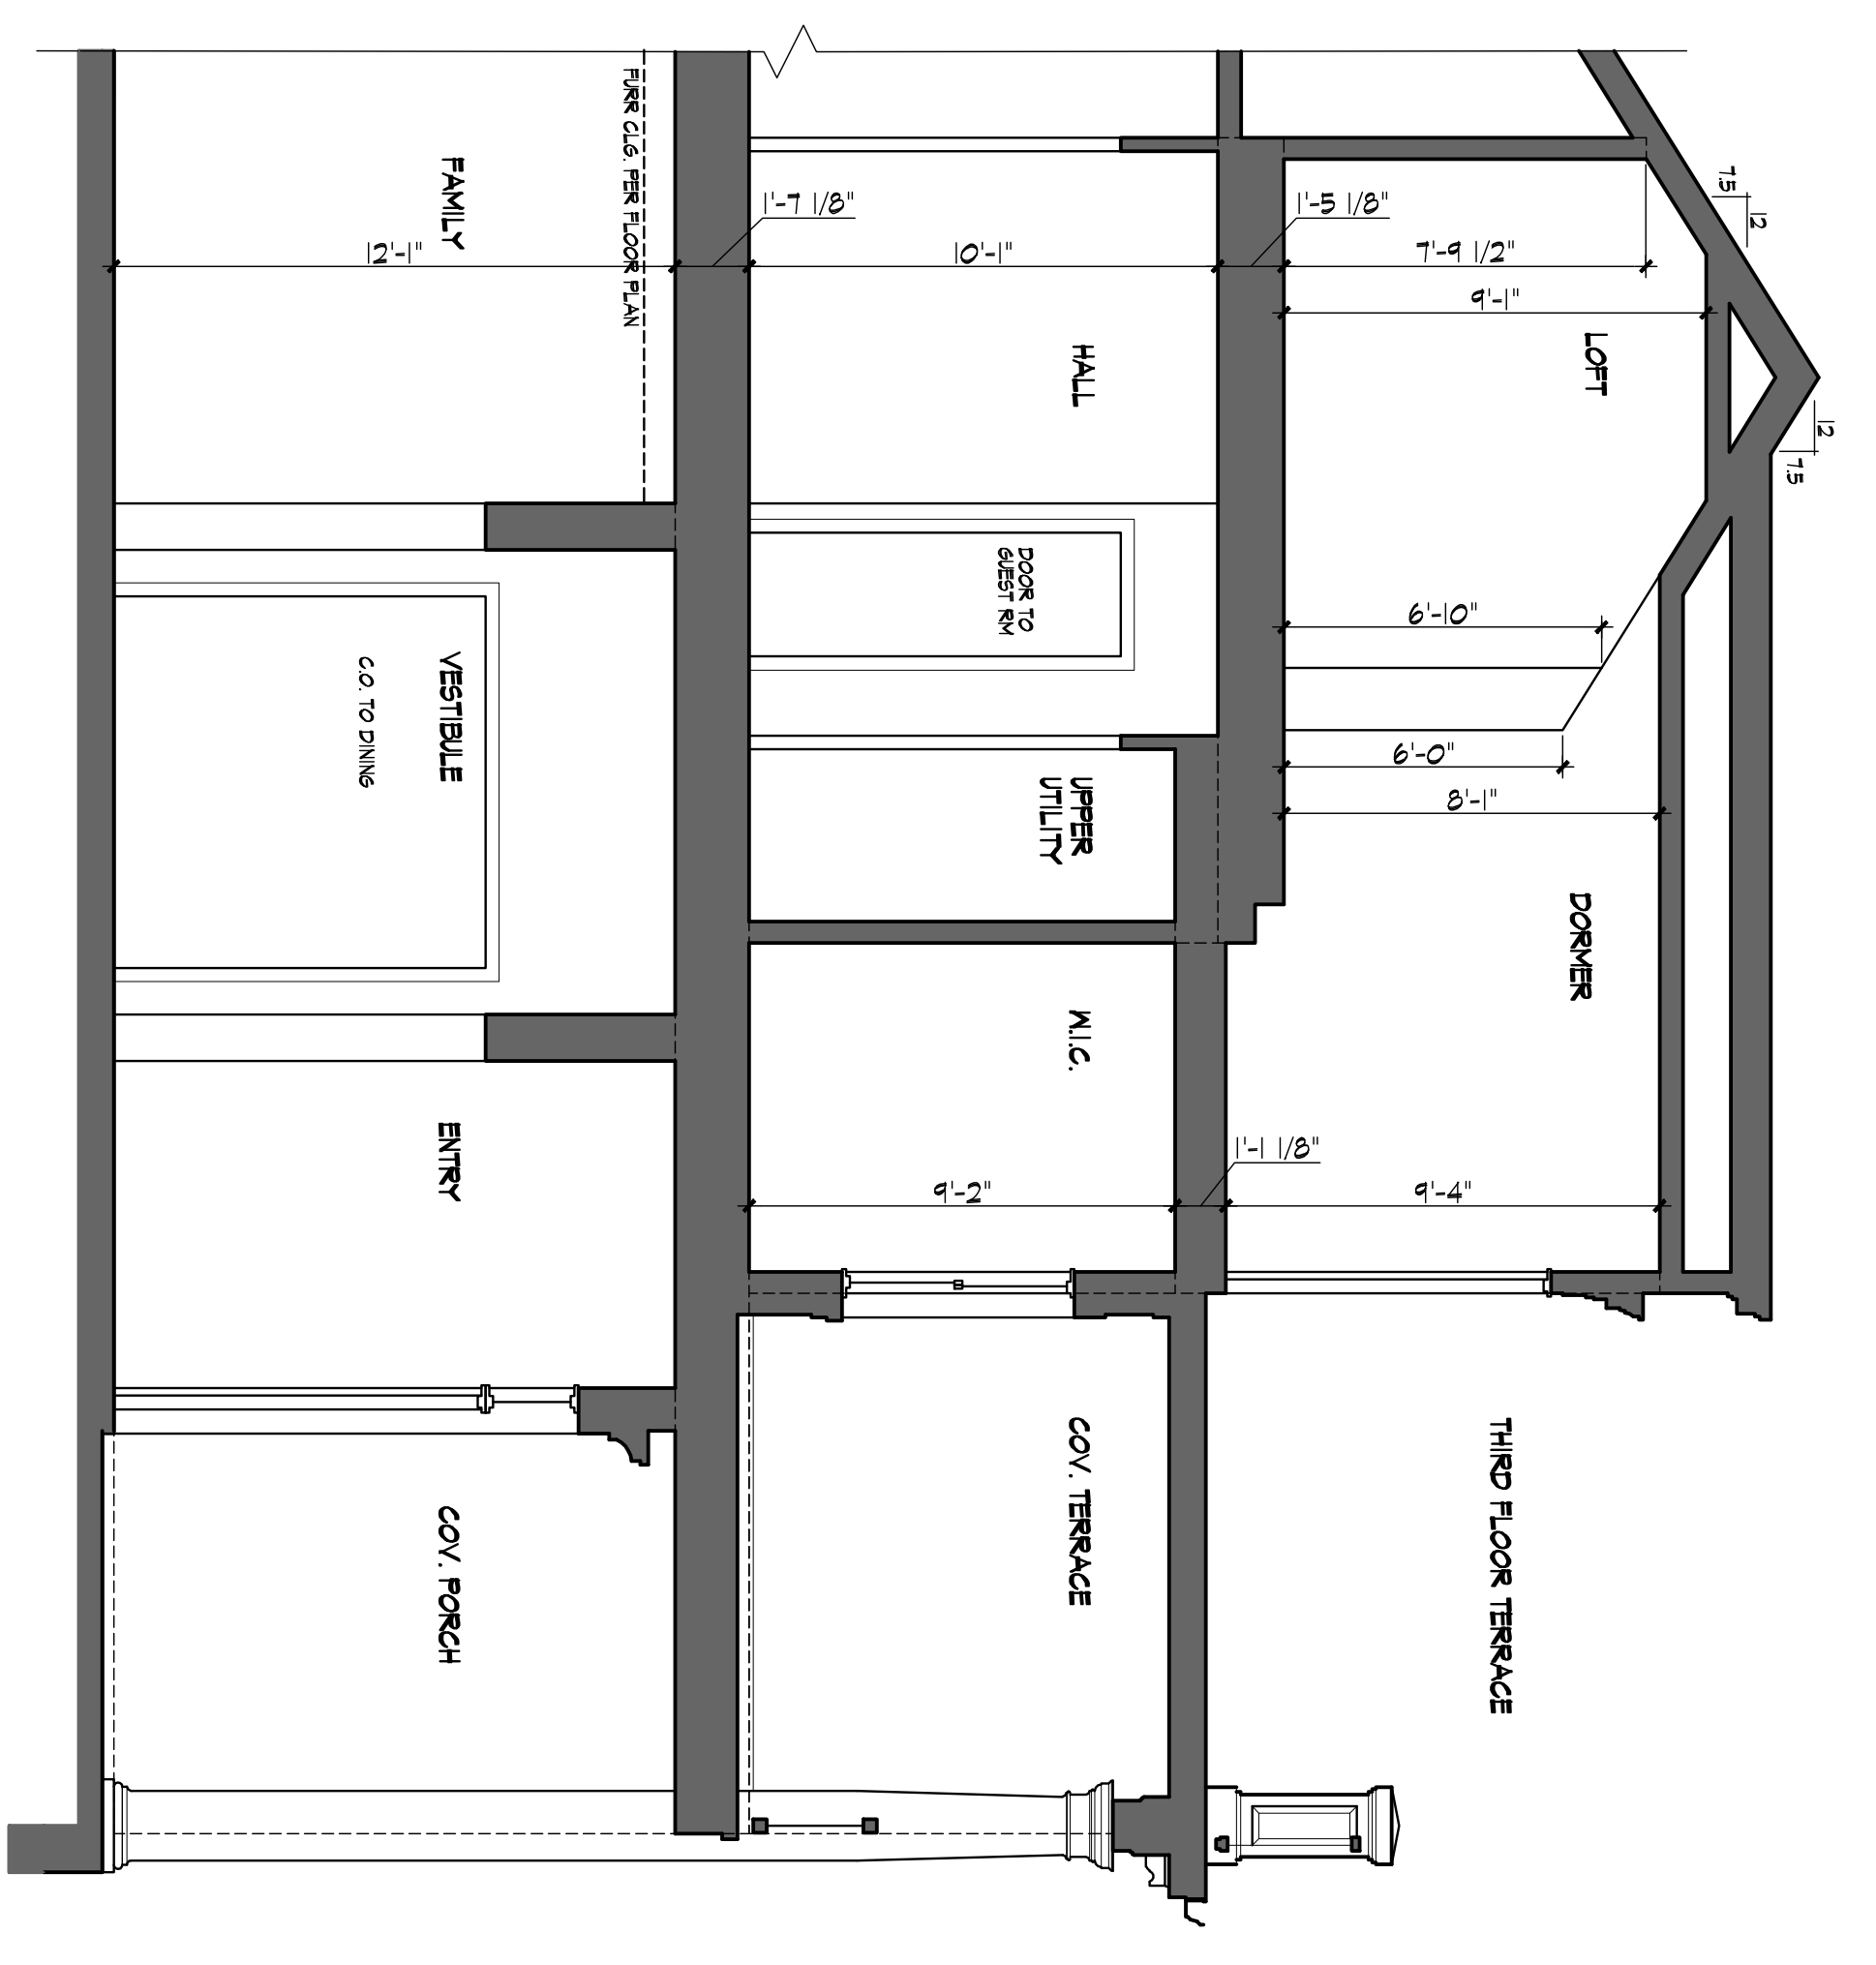

RIGHT ELEVATION
SCALE: 1/4" = 1'-0"

MOTORIZED SCREEN DETAIL
SCALE: 3/4" = 1'-0"

SECTION A
SCALE: 1/4" = 1'-0"

LEFT ELEVATION
SCALE: 1/4" = 1'-0"