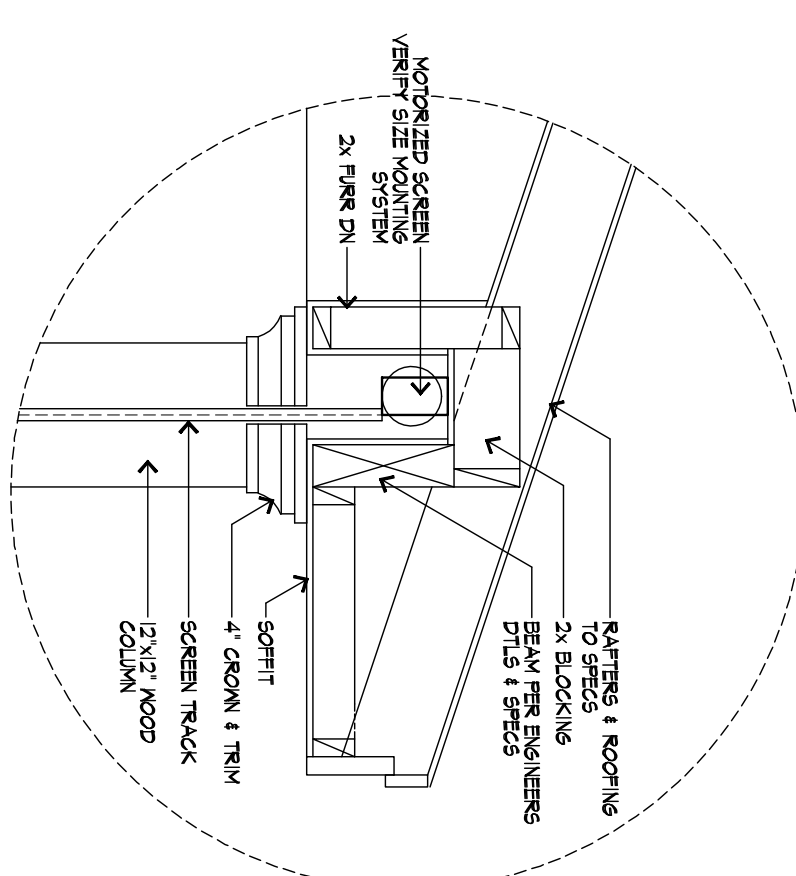

RIGHT ELEVATION
SCALE: 1/4" = 1'-0"

MOTORIZED SCREEN DETAIL
SCALE: 3/4" = 1'-0"

SECTION A
SCALE: 1/4" = 1'-0"

LEFT ELEVATION
SCALE: 1/4" = 1'-0"