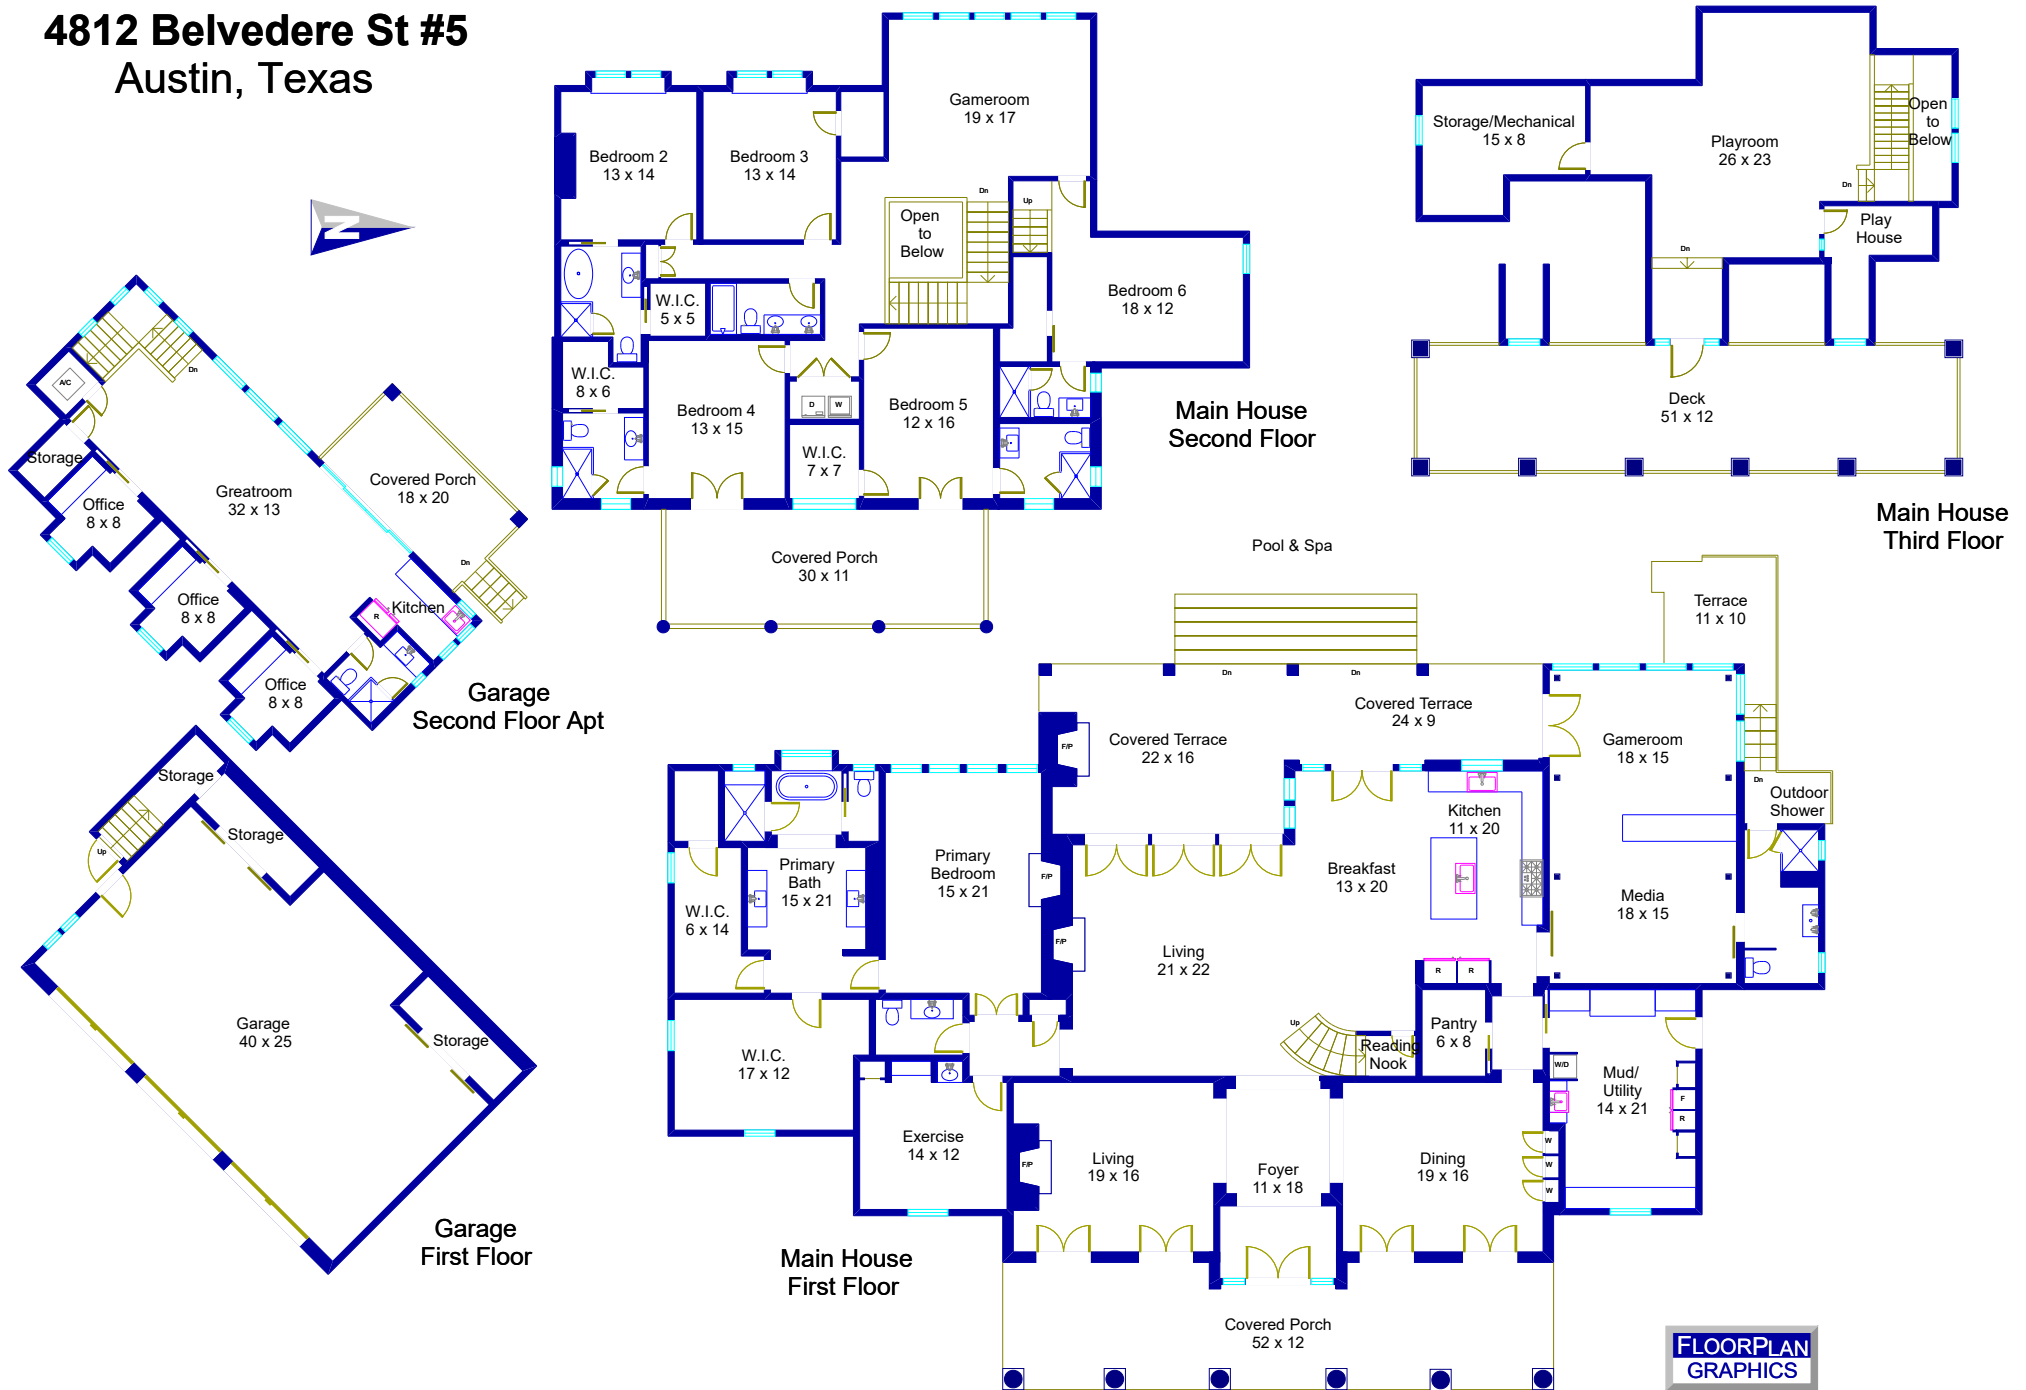

# 4812 Belvedere St #5 Austin, Texas

This floor plan is an artistic rendering only. All dimensions are approximate.  
**Floor Plan Graphics LLC makes no representation or warranty as to this rendering's accuracy**  
 and no measurements or dimensions should be relied upon without independent verification.  
 This floor plan and its respective square footage information and material remain the property of Floor Plan Graphics LLC.